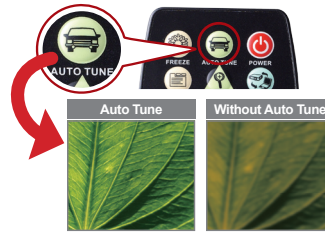

Hands Free AF

Intelligent continuous focusing adjusts the focus automatically and quickly to ensure the best image quality without any distraction.

HDMI

HDMI Interface

Utilize a standard HDMI interface for the highest quality digital video transmission, and simplify system integration.

Built-in Power**External Power****Built-in Power**

With a much more stable power supply and less things to detach you can be sure of a constant image and data flow.

**Auto Tune**

With the convenient single button to adjust the clarity, brightness, and colour according to the actual environment automatically.

30 fps**< 24 fps****Extremely Smooth Dynamic Image**

With 30 fps capture every tiny movement during playback without delays. Even flapping insect wings can be clearly observed in great detail.

**Joint-free Gooseneck**