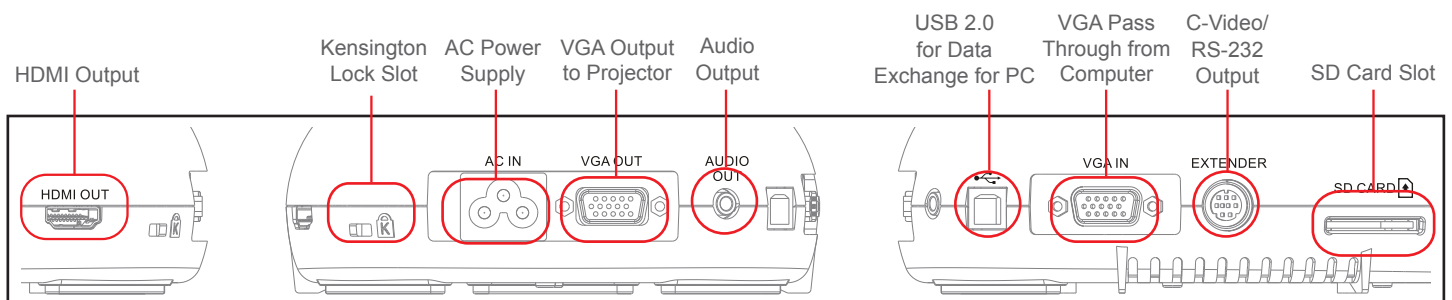

User Interface

Lumens™
Brighter Teaching